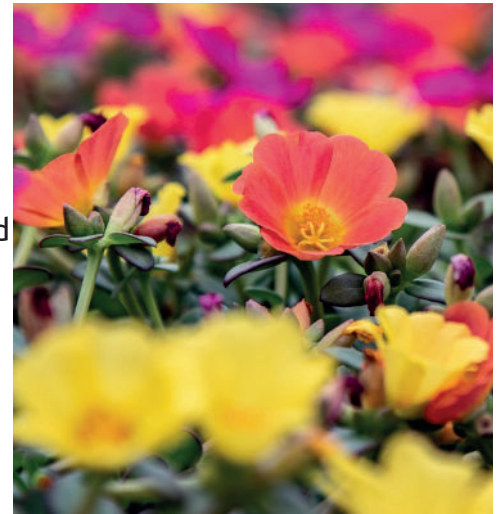

Portulaca Bloomigo

Looking for a strong summer bloomer with extra sales appeal? Then Portulaca Bloomigo Carnaval is an excellent choice for your assortment.

Blooms up to 25% longer

Now in a 19 cm pot

Flowers open earlier and close later, meaning a longer flowering period on sunny days

Beautiful contrast between the flowers and dark green foliage

A real eye-catcher for garden and patio, allowing consumers to enjoy abundant flowering for a long time

*Now available from Javado 237845 (19 cm pot)
540887 (27 cm pot)*