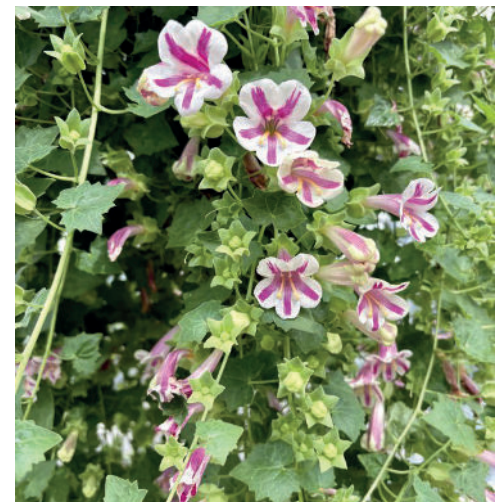

Lophospermum Lofos Pink Swing

This unique Lofos® is definitely one to watch. Pink Swing features a truly distinctive bi-coloured flower that cannot be found anywhere else. The beautiful white flowers with pink stripes running from the centre outward ensure this plant stands out in any garden.

Please ask your account manager when available