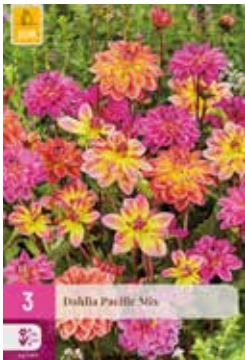

132.535 size I
Pacific Mix