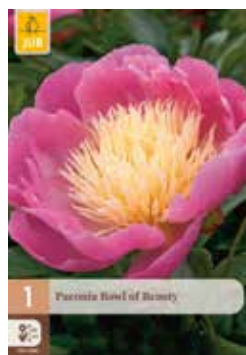

126.500 size 2/3
Paeonia
Bowl of Beauty