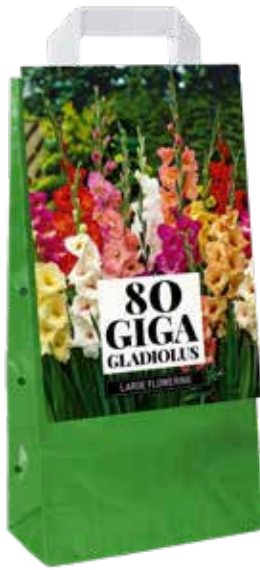

Bulb Garden bags

80 GLADIOLUS MIX

700.005
Carrier bag with 80 bulbs
Size 10/12