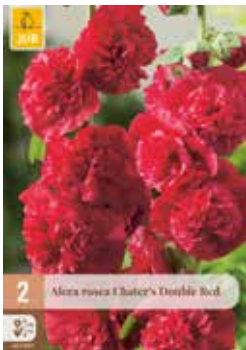

120.200 size 1/2
Agapanthus africanus
Albus

120.240 size 1/2
Agapanthus
Black Buddhist

120.250 size 1/2
Agapanthus
Blue Giant

120.385 size I
Alcea rosea
Chater's Double Pink

120.396 size I
Alcea rosea Double
Red