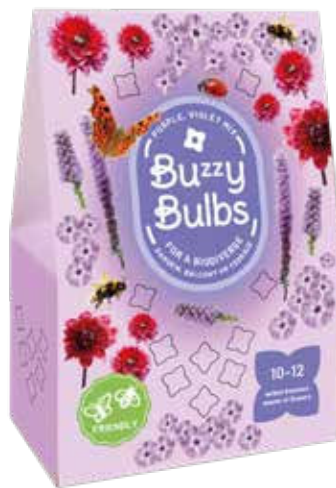

Display with 80 packs
Buzzy Bulbs
20 bags of each type

BLUE - WHITE MIX

701.530

Mix of 5 bulbs in blue & white colours

PINK - LILAC MIX

701.535

Mix of 5 bulbs in pink & lilac colours

PURPLE - VIOLET MIX