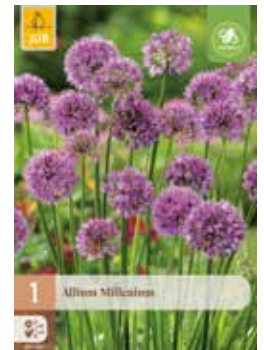

120.500 size I
Allium Millenium