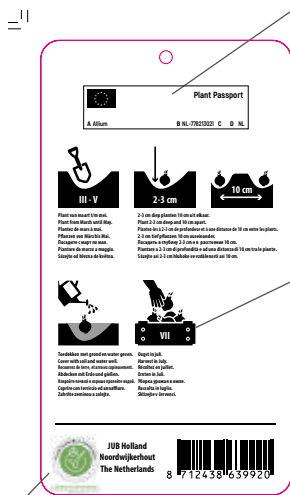

Bee attracting bulbs

Recycling symbol

BACK

Plant Passport has the exact information (traceable) about the origin of the bulbs

JUB flowering guarantee. See website: www.jubholland.nl/flowering-guarantee

NETLONS WITH LABELS

Our netlon labels are made of 100% recyclable material

FRONT

Plant Passport has the exact information (traceable) about the background/origin of the bulbs

BACK

5 pictograms with bulb information and planting instructions