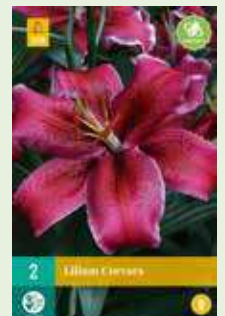

108.553 size 14/16
Corvara