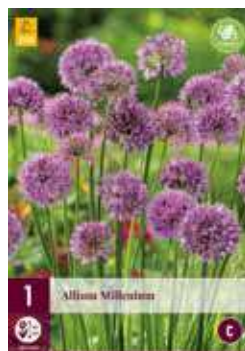

133.270 size I
Echinacea
Breeders Mix

133.340 size I
Iris
Peacock Mix

PERENNIALS

Perennials are important in the garden as a base for borders where spring and summer bulbs can be planted. Perennials come back every year and increase in size.

120.470 size I
Alcea rosea
Peaches 'n Dreams

120.500 size I
Allium
millenium

120.580 size I
Alstroemeria
Lutea

121.550 size I
Astrantia
major Rubra

128.820 size I
Tritoma (Kniphofia)
Ice Queen

128.920 size I
Miscanthus
Gracillimus