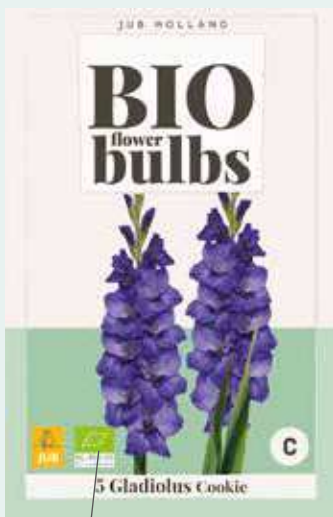

FRONT

The official international SKAL logo used for organic (bio) products