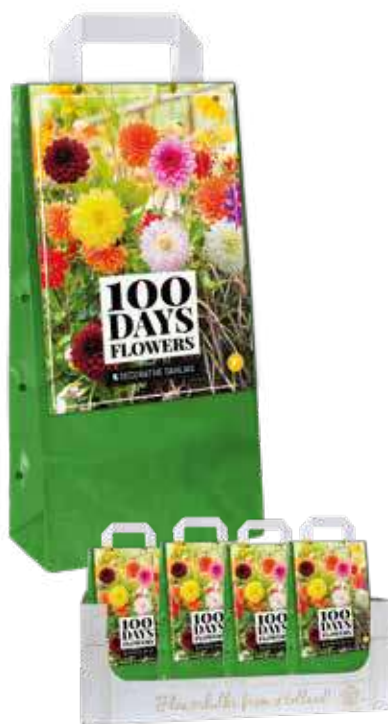

GARDEN BAGS - 100 DAYS FLOWERS

700.015 outer 700.016

700.020 outer 700.021

HELP NATURE GROW ISLAND DISPLAY

850.690

DAHLIA PARTY

701.560 outer 701.561

701.565 outer 701.566

701.570 outer 701.571

701.575 outer 701.576