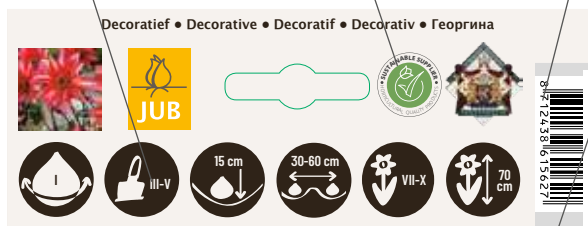

701.575 outer 701.576

Information on packages

REGULAR CAPPERS

6 pictograms with bulb information and planting instructions

Sustainable Supplier seal; See website: www.sustainablesuppliers.nl

A unique bar code for each product/package

5 pictograms with bulb planting instructions in 9 languages

FRONT

Quantity per pack

Flowering height (cm) and flowering month

Retail price code

FSC code: cardboard from responsible sources

Sustainable Supplier seal. See website: www.sustainablesuppliers.nl