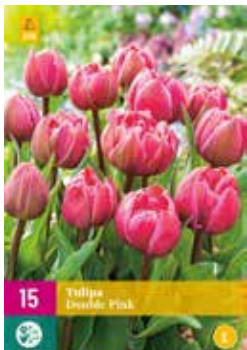

322.397 size 11/12
Tulipa
Double Pink