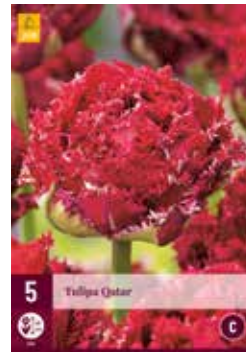

314.340 size 12/+
Tulipa
Qatar