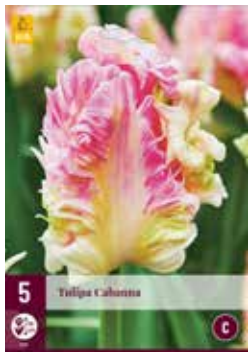

# Exclusive Tulips

313.200 size 12/+  
Barbados

313.250 size 12/+  
Bastia

313.360 size 12/+  
Blue Wow

313.420 size 12/+  
Brest

313.430 size 12/+  
Brisbane

313.465 size 12/+  
Cabanna

313.510 size 12/+  
Crispian Sweet