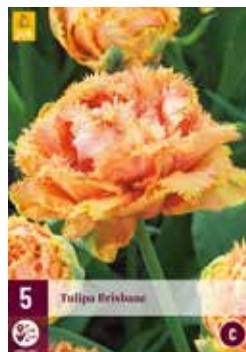

313.430 size 12/+
Tulipa
Brisbane