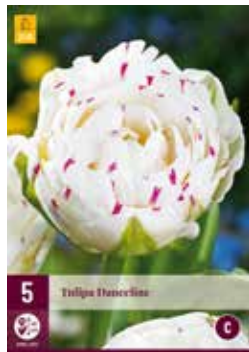

# Exclusive Tulips

313.200 size 12/+  
Barbados

313.250 size 12/+  
Bastia

313.360 size 12/+  
Blue Wow

313.420 size 12/+  
Brest

313.430 size 12/+  
Brisbane

313.465 size 12/+  
Cabanna

313.510 size 12/+  
Crispian Sweet