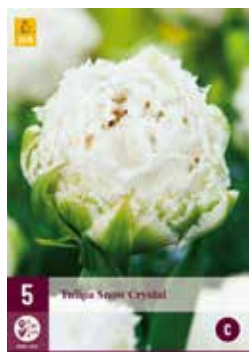

314.700 size 11/12
Snow Crystal