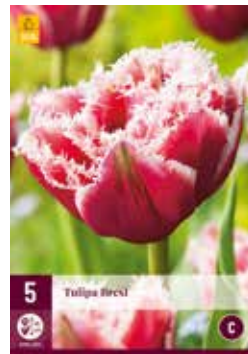

# Exclusive Tulips

313.200 size 12/+  
Barbados

313.250 size 12/+  
Bastia

313.360 size 12/+  
Blue Wow

313.420 size 12/+  
Brest

313.430 size 12/+  
Brisbane

313.465 size 12/+  
Cabanna

313.510 size 12/+  
Crispian Sweet