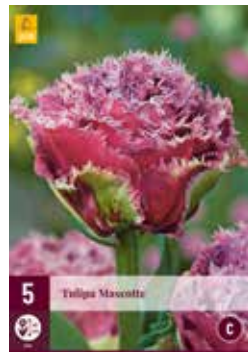

313.520 size 11/12  
Daneline

313.525 size 12/+  
Double Sugar

313.535 size 11/12  
Dream Touch

313.900 size 12/+  
Green Wave

313.935 size 11/12  
Ice Cream

313.960 size 12/+  
Labrador

314.100 size 12/+  
Mascotte