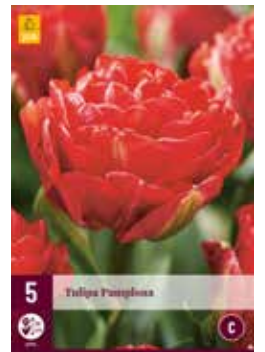

313.520 size 11/12  
Daneline

313.525 size 12/+  
Double Sugar

313.535 size 11/12  
Dream Touch

313.900 size 12/+  
Green Wave

313.935 size 11/12  
Ice Cream

313.960 size 12/+  
Labrador

314.100 size 12/+  
Mascotte