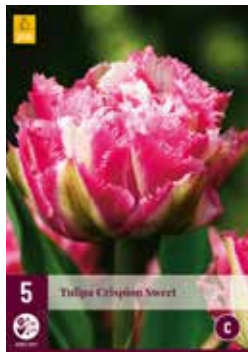

# Exclusive Tulips

313.200 size 12/+  
Barbados

313.250 size 12/+  
Bastia

313.360 size 12/+  
Blue Wow

313.420 size 12/+  
Brest

313.430 size 12/+  
Brisbane

313.465 size 12/+  
Cabanna

313.510 size 12/+  
Crispian Sweet