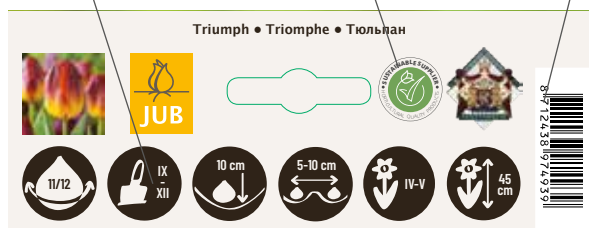

Information on packages

REGULAR CAPPERS

6 pictograms with bulb information and planting instructions

Sustainable Supplier seal; See website: www.sustainablesuppliers.nl

A unique bar code for each product/package

5 pictograms with bulb planting instructions in 9 languages

FRONT

Quantity per pack

Retail price code

Flowering height (cm) and flowering month

FSC code: cardboard from responsible sources

Recycling symbol