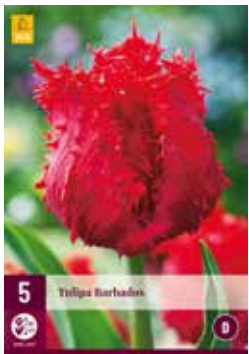

Exclusive Tulips

313.200 size 12/+
Barbados